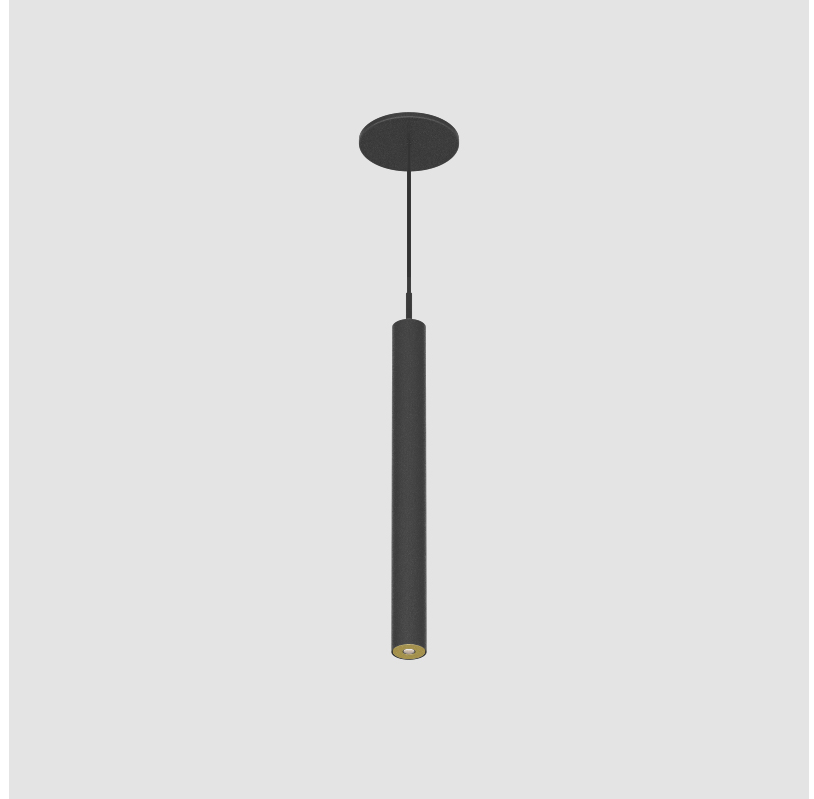

ELECTRICAL

Lamp Type: LED (Zhaga Standard)
Input Wattage (W): 6.6
Total Output Wattage (W): 6
Dimming: Tri-Mode (Non-Dimming and Phase Dimming (120Vac only) and 0-10V Dimming)
Driver Included: Yes
Driver Location: External
Driver Type: Constant Current - Universal
Driver Class: Class 2
Housing: ENCP3 w/Quick Connect
Input Voltage (V): 120 - 277
Constant Current (MA): 500

LED

Number of LEDs: 1
Color Temperature (°K): 2700 / 3000 / 4000
Max. Delivered Lumen (lm): 330 / 360 / 380
CRI: >90 CRI
Lamp Life (hrs): 50000
Upon Request: ***3500K available in minimum quantities (larger quantities upon request)

OPTICAL

Optic°: 24 / 32 / 34 / 55 / 58

RATINGS AND CERTIFICATIONS

Certified By: Certified for North American Standards
IP rating: IP20

Zaneen Group Inc. © 2024, T 1800-388-3382, F 416-247-9319, www.zaneen.com

Available for International specifications by adding 'INT' at the end of the existing Model #. For assistance on 'custom' specifications, contact zteam@zaneen.com. In a constant effort to supply the best product, we reserve the right to change specifications or materials without notice. The most recent specification sheets are found at zaneen.com