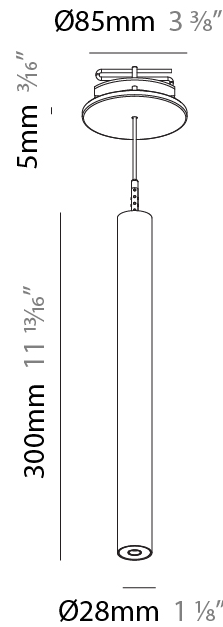

ELECTRICAL

Lamp Type: LED (Zhaga Standard)
Input Wattage (W): 6.6
Total Output Wattage (W): 6
Dimming: Tri-Mode (Non-Dimming and Phase Dimming (120Vac only) and 0-10V Dimming)
Driver Included: Yes
Driver Location: External
Driver Type: Constant Current - Universal
Driver Class: Class 2
Housing: ENCP3 w/Quick Connect
Input Voltage (V): 120 - 277
Constant Current (MA): 500

LED

Number of LEDs: 1
Color Temperature (°K): 2700 / 3000 / 4000
Max. Delivered Lumen (lm): 330 / 360 / 380
CRI: >90 CRI
Lamp Life (hrs): 50000
Upon Request: ***3500K available in minimum quantities (larger quantities upon request)

OPTICAL

Optic°: 24 / 32 / 34 / 55 / 58

RATINGS AND CERTIFICATIONS

Certified By: Certified for North American Standards
IP rating: IP20

Zaneen Group Inc. © 2024, T 1800-388-3382, F 416-247-9319, www.zaneen.com

Available for International specifications by adding 'INT' at the end of the existing Model #. For assistance on 'custom' specifications, contact zteam@zaneen.com. In a constant effort to supply the best product, we reserve the right to change specifications or materials without notice. The most recent specification sheets are found at zaneen.com